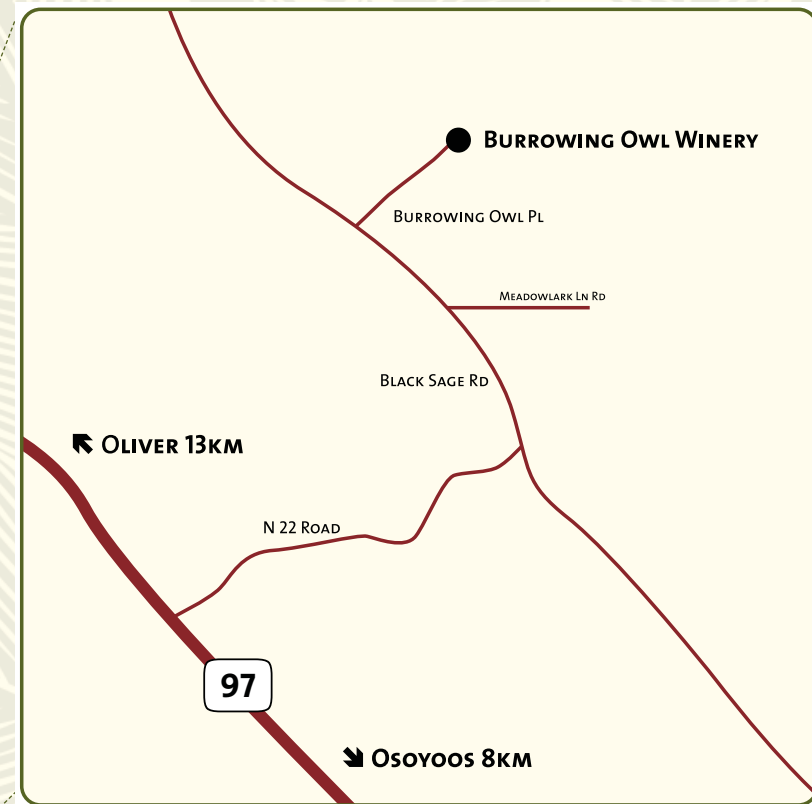

# BURROWING OWL

*estate winery*

## DIRECTIONS

### From Osoyoos

Drive north from Osoyoos on Hwy 97 for 8 kms, turn east (right) on Road 22, travel about 3 kms to the winery.

### From Oliver

Drive South from Oliver about 13 kms to Road 22, turn east (left) on Road 22, travel about 3 kms to the winery.