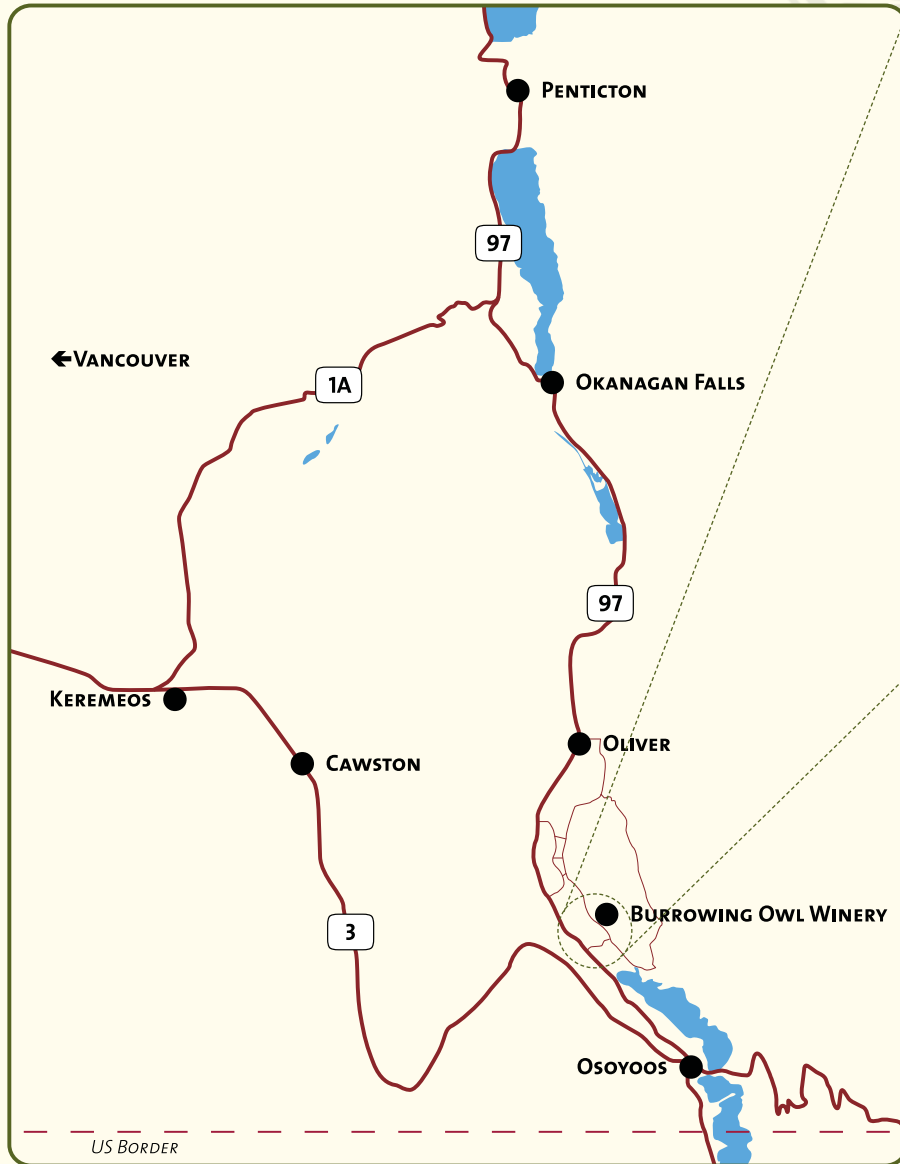

# BURROWING OWL

*estate winery*

## DIRECTIONS

### From Osoyoos

Drive north from Osoyoos on Hwy 97 for 8 kms, turn east (right) on Road 22, travel about 3 kms to the winery.

### From Oliver

Drive South from Oliver about 13 kms to Road 22, turn east (left) on Road 22, travel about 3 kms to the winery.